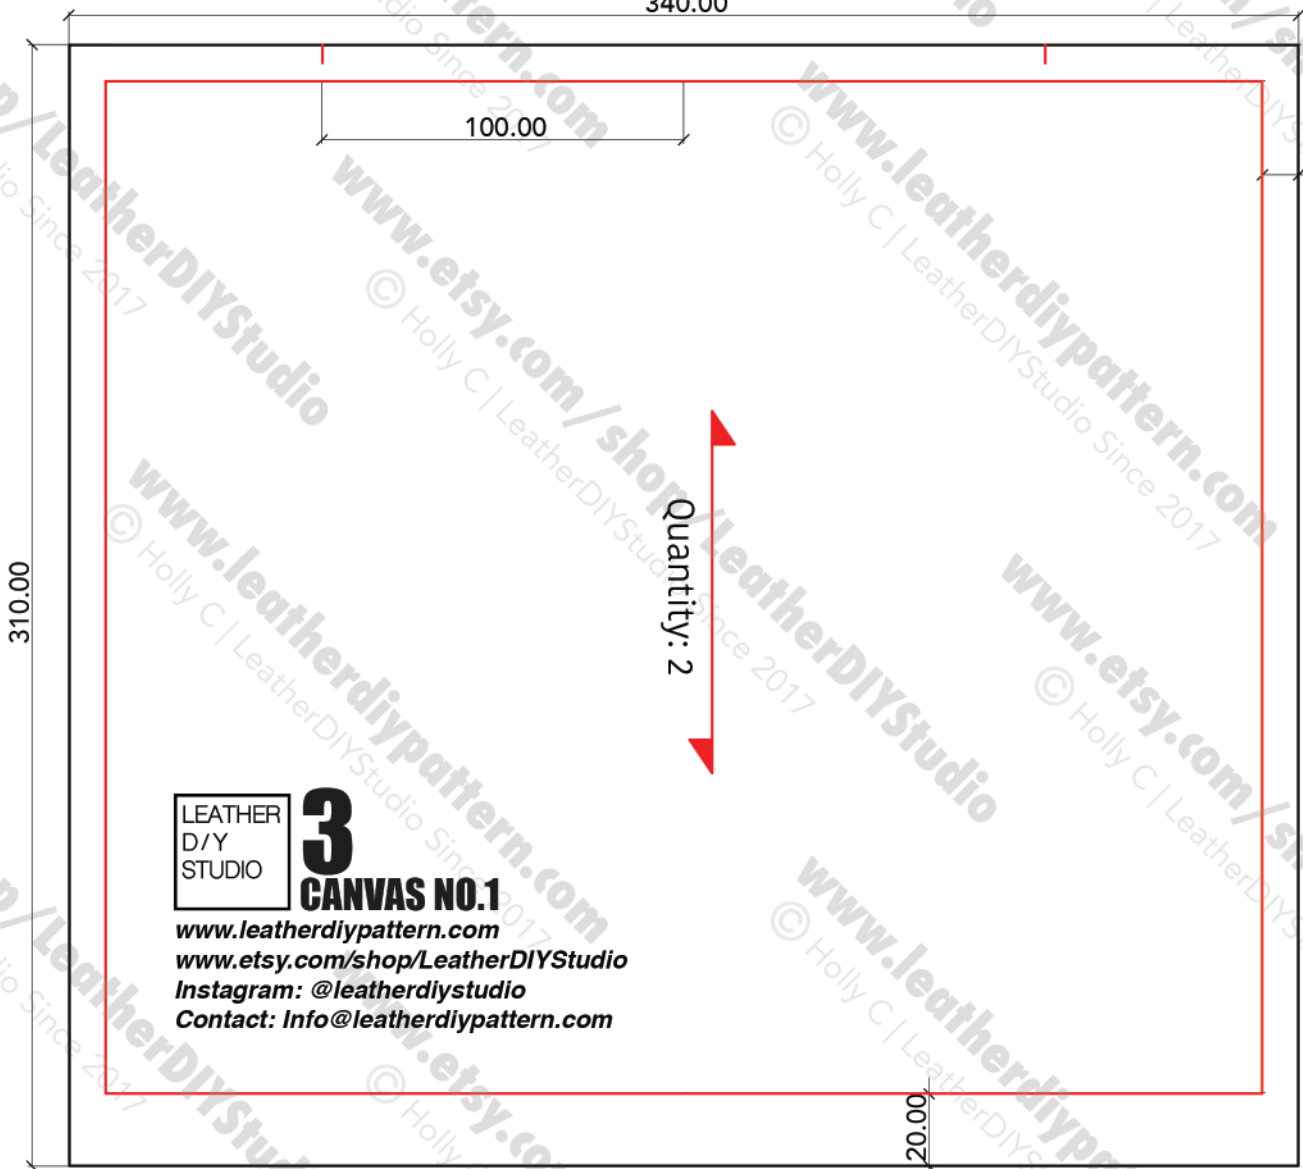

UNIT= MM

THE DRAWING IS NOT IN REAL SCALE

UNIT= MM

THE DRAWING IS NOT IN REAL SCALE

LEATHER
D/Y
STUDIO

2
CANVAS NO.1

www.leatherdiypattern.com
www.etsy.com/shop/LeatherDIYStudio
Instagram: @leatherdiystudio
Contact: Info@leatherdiypattern.com

Quantity: 2

LEATHER
D/Y
STUDIO

3
CANVAS NO.1

www.leatherdiypattern.com
www.etsy.com/shop/LeatherDIYStudio
Instagram: @leatherdiystudio
Contact: Info@leatherdiypattern.com

Quantity: 2

UNIT= MM

THE DRAWING IS NOT IN REAL SCALE

UNIT= MM

THE DRAWING IS NOT IN REAL SCALE