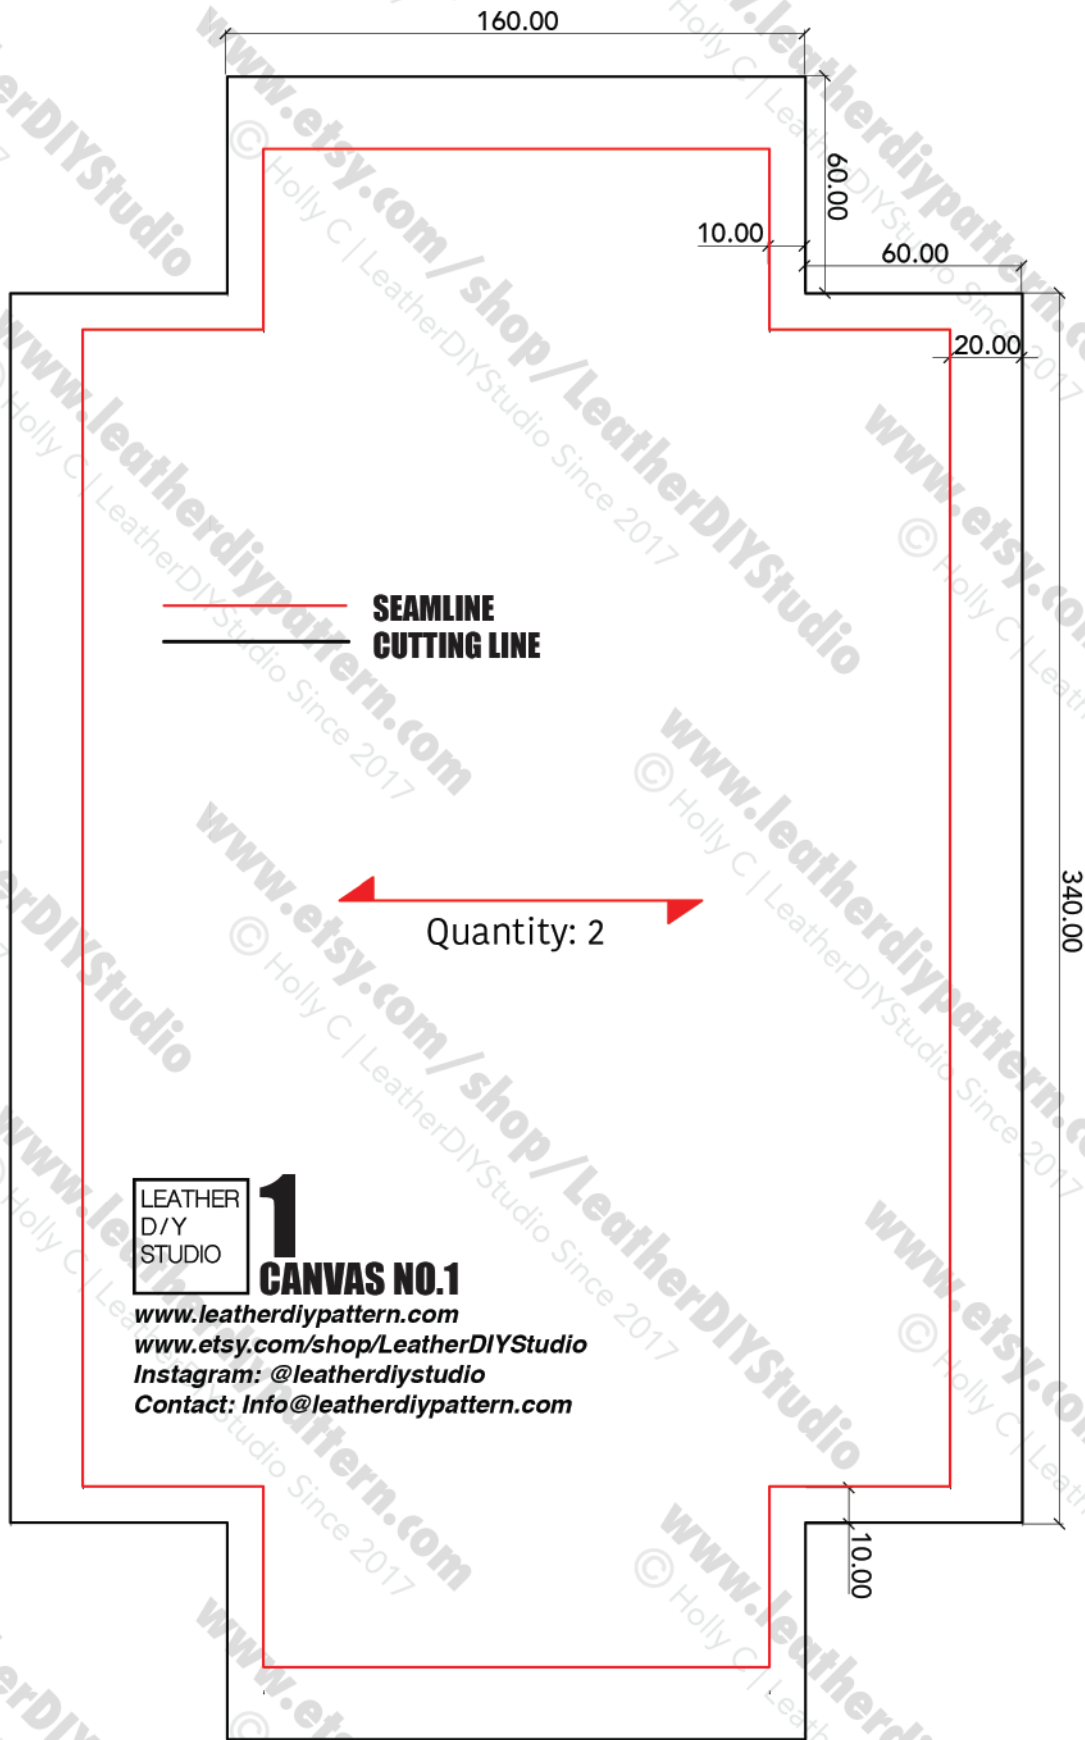

UNIT= MM

THE DRAWING IS NOT IN REAL SCALE

UNIT= MM

THE DRAWING IS NOT IN REAL SCALE

LEATHER
D/Y
STUDIO

2
CANVAS NO.1

www.leatherdiypattern.com
www.etsy.com/shop/LeatherDIYStudio
Instagram: @leatherdiystudio
Contact: Info@leatherdiypattern.com

Quantity: 2

LEATHER
D/Y
STUDIO

3
CANVAS NO.1

www.leatherdiypattern.com
www.etsy.com/shop/LeatherDIYStudio
Instagram: @leatherdiystudio
Contact: Info@leatherdiypattern.com

Quantity: 2

UNIT= MM

THE DRAWING IS NOT IN REAL SCALE

UNIT= MM

THE DRAWING IS NOT IN REAL SCALE