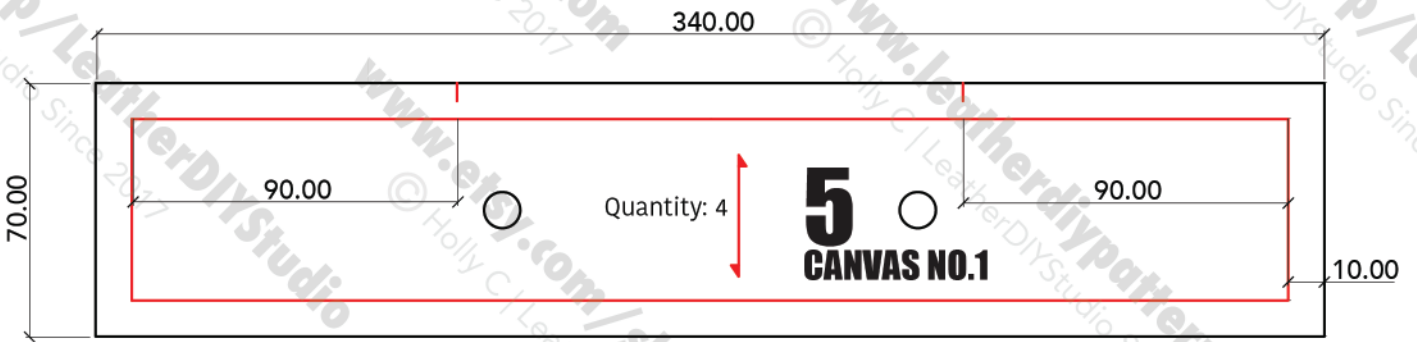

Quantity: 2

LEATHER
D/Y
STUDIO

3
CANVAS NO.1

www.leatherdiypattern.com
www.etsy.com/shop/LeatherDIYStudio
Instagram: @leatherdiystudio
Contact: Info@leatherdiypattern.com

Quantity: 2

UNIT= MM

THE DRAWING IS NOT IN REAL SCALE

UNIT= MM

THE DRAWING IS NOT IN REAL SCALE