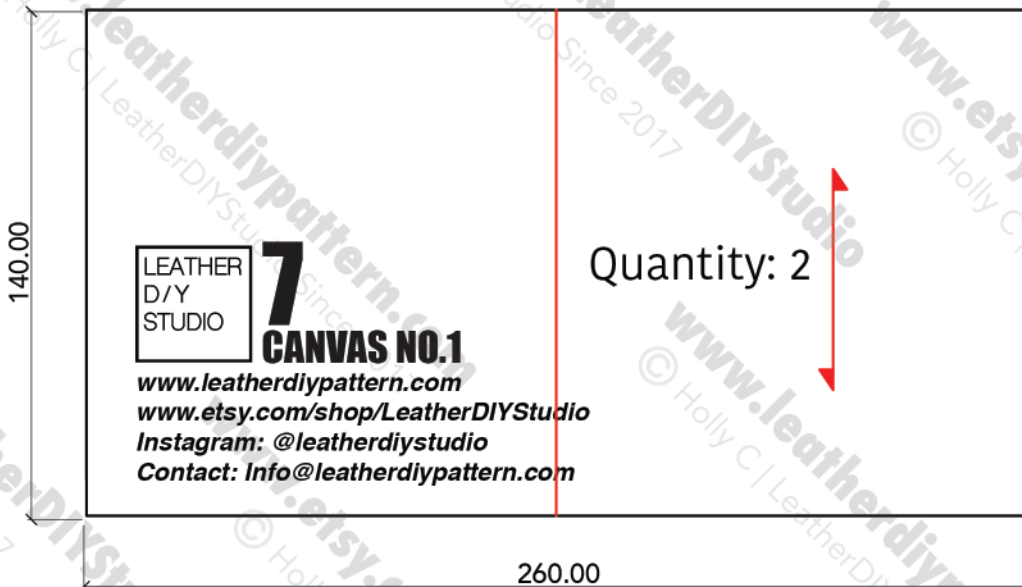

Quantity: 2

LEATHER
D/Y
STUDIO

3
CANVAS NO.1

www.leatherdiypattern.com
www.etsy.com/shop/LeatherDIYStudio
Instagram: @leatherdiystudio
Contact: Info@leatherdiypattern.com

Quantity: 2

UNIT= MM

THE DRAWING IS NOT IN REAL SCALE

UNIT= MM

THE DRAWING IS NOT IN REAL SCALE