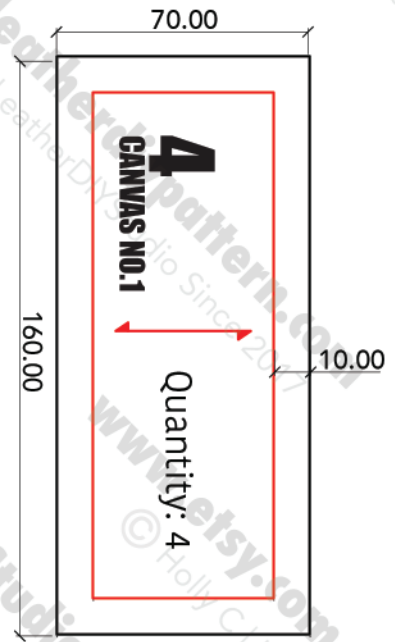

UNIT= MM

THE DRAWING IS NOT IN REAL SCALE

UNIT= MM

THE DRAWING IS NOT IN REAL SCALE

LEATHER
D/Y
STUDIO

2
CANVAS NO.1

www.leatherdiypattern.com
www.etsy.com/shop/LeatherDIYStudio
Instagram: @leatherdiystudio
Contact: Info@leatherdiypattern.com

Quantity: 2

LEATHER
D/Y
STUDIO

3
CANVAS NO.1

www.leatherdiypattern.com
www.etsy.com/shop/LeatherDIYStudio
Instagram: @leatherdiystudio
Contact: Info@leatherdiypattern.com

Quantity: 2

UNIT= MM

THE DRAWING IS NOT IN REAL SCALE

UNIT= MM

THE DRAWING IS NOT IN REAL SCALE