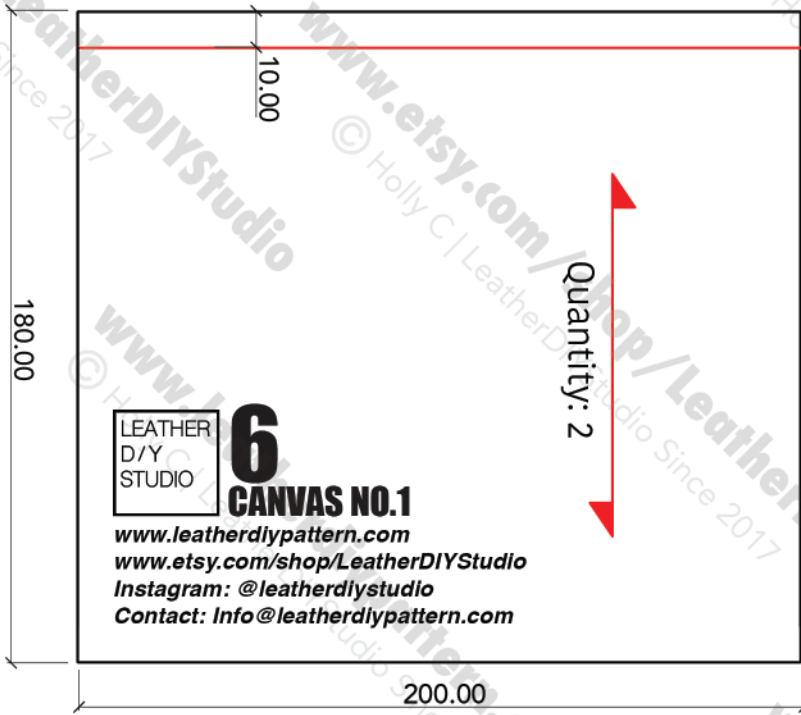

UNIT= MM

THE DRAWING IS NOT IN REAL SCALE

UNIT= MM

THE DRAWING IS NOT IN REAL SCALE

LEATHER
D/Y
STUDIO

2
CANVAS NO.1

www.leatherdiypattern.com
www.etsy.com/shop/LeatherDIYStudio
Instagram: @leatherdiystudio
Contact: Info@leatherdiypattern.com

Quantity: 2

LEATHER
D/Y
STUDIO

3
CANVAS NO.1

www.leatherdiypattern.com
www.etsy.com/shop/LeatherDIYStudio
Instagram: @leatherdiystudio
Contact: Info@leatherdiypattern.com

Quantity: 2

UNIT= MM

THE DRAWING IS NOT IN REAL SCALE

UNIT= MM

THE DRAWING IS NOT IN REAL SCALE